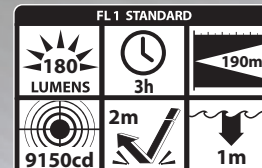

Non-Rechargeable

High-efficiency deep parabolic reflector

FEATURES

- Cree® LED technology – 50,000 + hours LED life
- Momentary or constant-on flashlight
- Sharp focused flashlight beam for distance illumination
- Glass-filled nylon polymer housing
- Aircraft-grade 6061-T6 aluminum tail-cap with type 3 hard anodized finish
- Resistant to high temperatures
- Non-slip grip
- Large textured tail-switch
- 1" Handle diameter fits most 3rd party helmet mounts
- 1.25" Head diameter accepts 3rd party filters
- Waterproof
- Impact & chemical resistant
- Meets the requirements of NFPA-1971-8.6 (2013)
- Powered by 2 - CR-123 Lithium batteries (included)
- Removable pocket clip
- Limited Lifetime Warranty*

SPECIFICATIONS

- Lumens: 180
- Run-time: 3 hours
- Beam distance: 190 meters
- Water rating: IP-X7 waterproof
- Drop rating: 2 meters
- Length: 5.5in, head diameter: 1.25in, handle diameter: 1.035in, weight: 4.4oz